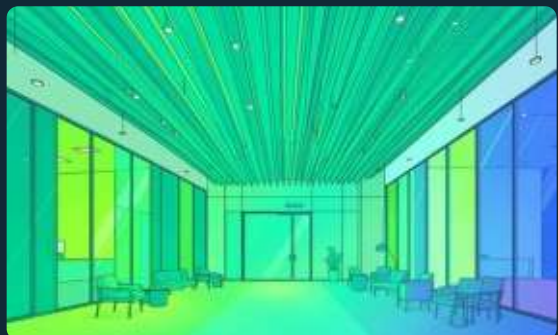

Grid / False
Ceilings

Baffle Ceilings

Acoustic Ceilings

Engineered for Clarity

Designed to enhance sound quality while maintaining visual elegance & ideal for environments where acoustics define the experience.

- Noise Reduction
- Echo Control
- Office & Home Theater Ready

Baffle Ceilings

Linear Suspended Design

Combining soundabsorption with bold architectural presence. Baffle ceilings define the character of modern commercial spaces.