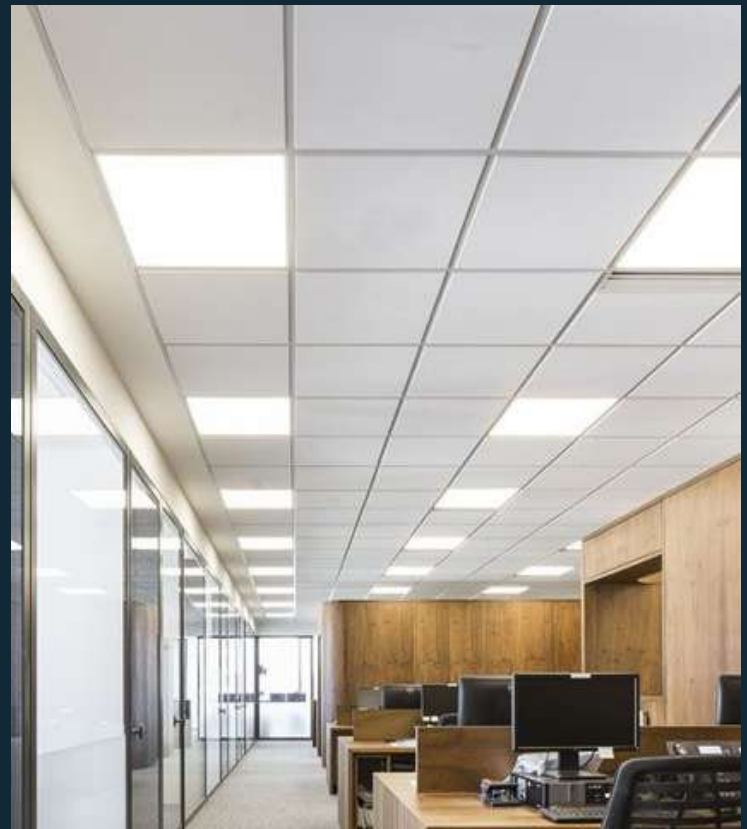

Grid / False Ceilings

Functional & Efficient

Grid and false ceiling systems offer clean aesthetics with practical benefits 4 concealing services while allowing easy access for maintenance.

- Easy Maintenance
- Concealed Services
- Cost-Effective