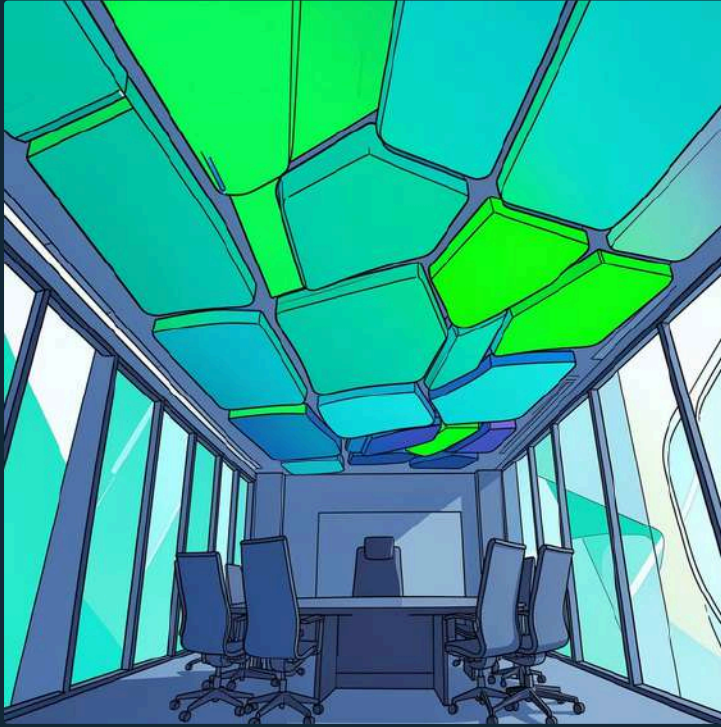

Grid / False
Ceilings

Baffle Ceilings

Acoustic Ceilings

Engineered for Clarity

Designed to enhance sound quality while maintaining visual elegance & ideal for environments where acoustics define the experience.

- Noise Reduction
- Echo Control
- Office & Home Theater Ready

Baffle Ceilings

Linear Suspended Design

Combining soundabsorption with bold architectural presence. Baffle ceilings define the character of modern commercial spaces.

- Modern Aesthetic
- Customizable Spacing
- Commercial Applications

Metal Ceilings

Sleek. Durable. Modern.

Metal ceiling systems deliver a sharp, contemporary aesthetic with unmatched performance built for spaces that demand both style and substance.